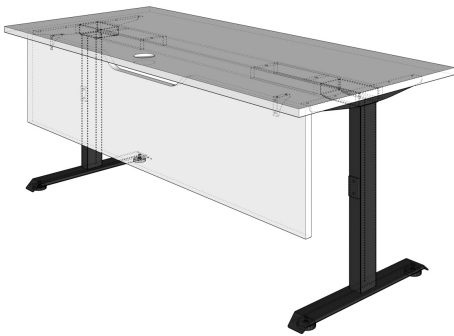

Accent Melteca Modesty Panel

VARIATIONS

- 400H-X-1390L
- 400H-X-1590L
- 400H-X-1690L
- 400H-X-1890L

CONFIGURABLE

A modesty panel which can be attached to any desk and available in a range of Melteca colour options.

FEATURES

- Scalloped top edge to allow power cables
- 400 high
- Length options 1390, 1590, 1690, 1890
- Includes brackets for mounting to desk
- Melteca construction with 2mm PVC