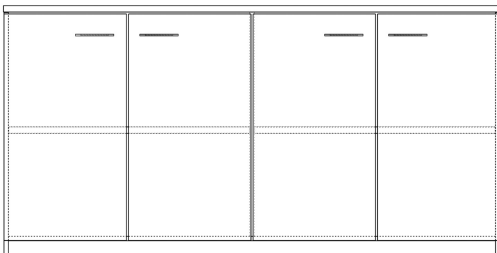

# MASCOT Storage Unit - 4 Hinged doors

## VARIATIONS

- AA110260 | 1200H x 1800L x 450D LOCKING
- AA110282 | 1200H x 1800L x 450D NON LOCKING
- MASHD4D122045L | 1200H x 2000L x 450D LOCKING
- MASHD4D122045NL | 1200H x 2000L x 450D NON LOCKING
- MASHD4D902045L | 900H x 2000L x 450D LOCKING
- MASHD4D902045NL | 900H x 2000L x 450D NON LOCKING
- MASHD4D901845L | 900H x 1800L x 450D LOCKING
- MASHD4D901845NL | 900H x 1800L x 450D NON LOCKING
- MASHD4D901545L | 900H x 1500L x 450D LOCKING
- MASHD4D901545NL | 900H x 1500L x 450D NON LOCKING

## FEATURES

- Contemporary hinged door storage unit
- Locking and non-locking options (German made Lehmann locks)
- 25mm adjustable shelves
- 900 high unit – 2 tier
- 1200 high unit – 3 tier
- 50mm toe-kick to base with adjustable feet behind
- Units arrive assembled, ready for you to position and level