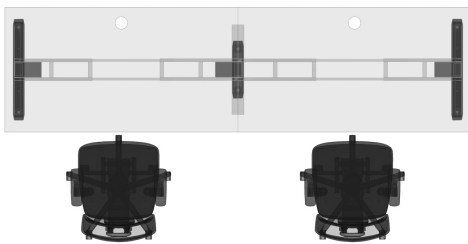

Summit II - Fixed height inline desk (2-person)

VARIATIONS

- 1800-X-800
- 1500-X-800
- 1200-X-800

A cost effective inline desk pod with shared legs between desks, which matches the Summit II electric height adjust system.

FEATURES

- Fixed Height back to back desk system
- Shared leg design delivers strength and reduces clutter
- 80mm cable port in each desk
- Custom sizes or finishes available on request
- Integrates with Summit II sit-to-stand options
- Height 720mm
- Standard desk sizes 1200×800, 1500×800, 1600×800, 1800×800
- Buzz and System 25 screens available to suit

CONFIGURABLE

FIXED HEIGHT

WHITE OR BLACK LEGS

10 YEAR WARRANTY